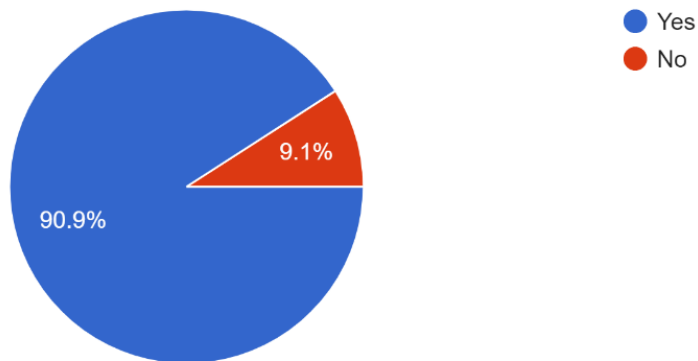

SAPPHIRE CLASS – Year 1 & Year 2

St. John's is providing a high quality remote learning experience for your child

22 responses

The timetables that were sent to you to support children with remote learning. Did you find this useful?

22 responses

Please rate the different elements of the timetable. Select all that are relevant

(Unfortunately due to the set up of the survey, the parents had to select an answer even if their child wasn't in that group, so they had ticked the unengaging and inaccessible, this was rectified by Admin as soon as we realised.)