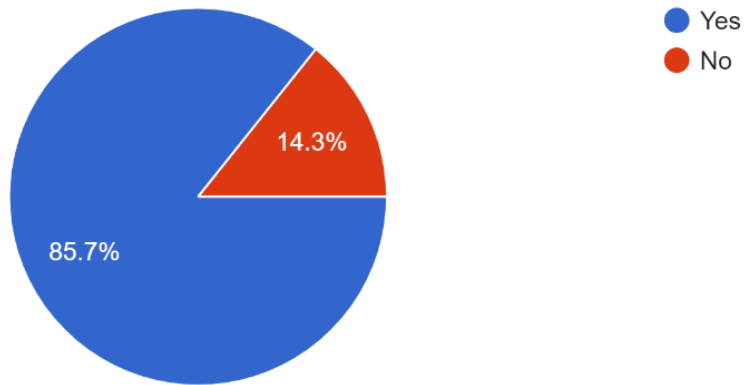

14 responses

Please rate the different elements of the timetable. Select all that are relevant

Feedback on Microsoft Teams is effective and efficient

15 responses

- Strongly Agree
- Agree
- Neutral
- Disagree
- Strongly Disagree