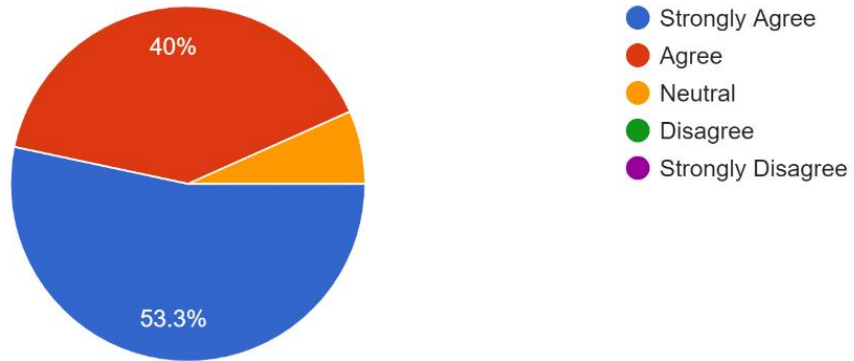

DIAMOND CLASS – Year 3 & Year 4

St. John's is providing a high quality remote learning experience for your child

15 responses