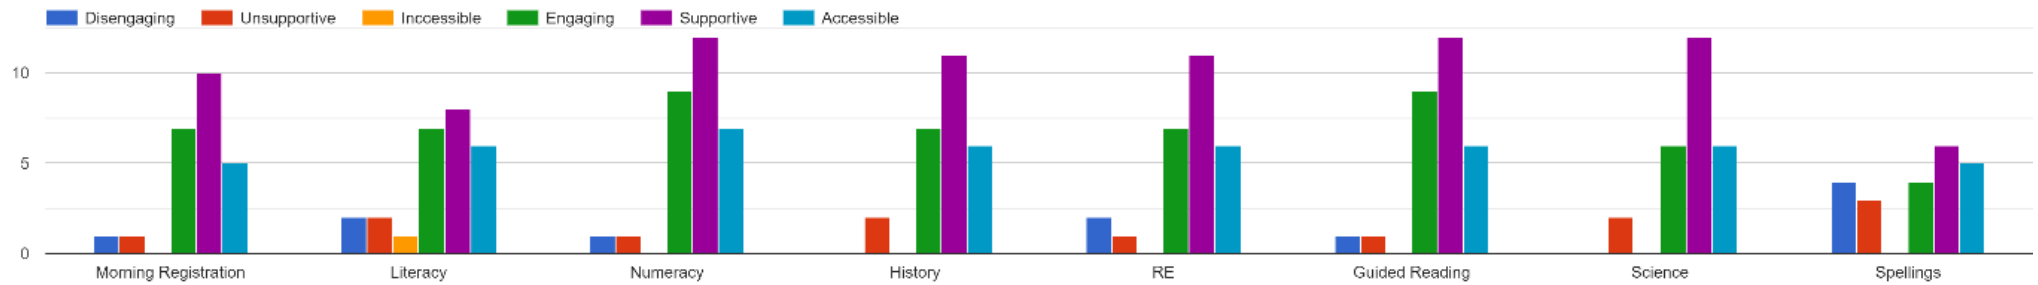

14 responses

Please rate the different elements of the timetable. Select all that are relevant

Feedback on Microsoft Teams is effective and efficient

15 responses

- Strongly Agree
- Agree
- Neutral
- Disagree
- Strongly Disagree