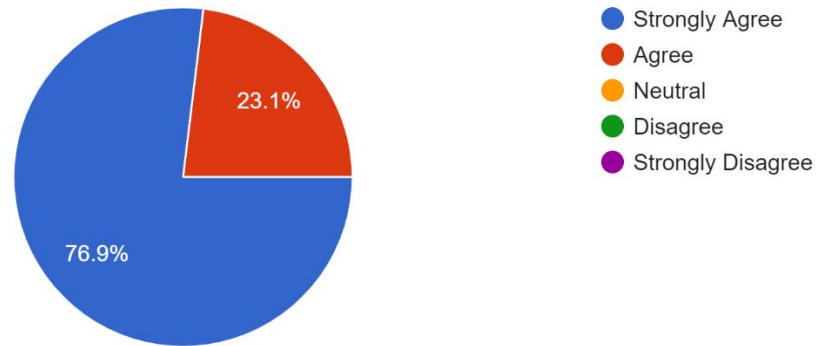

RUBY CLASS – Nursery and Reception

St. John's is providing a high quality remote learning experience for your child

13 responses

The timetables that were sent to you to support children with remote learning. Did you find this useful?