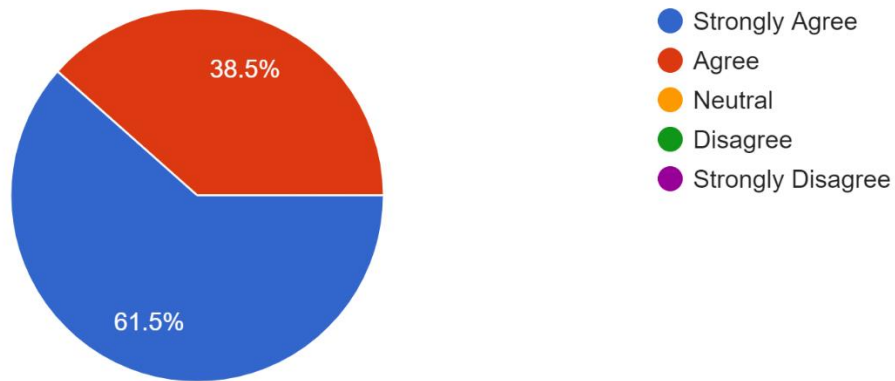

13 responses

Please rate the different elements of the timetable. Select all that are relevant

Feedback on Microsoft Teams is effective and efficient

13 responses

The school is promoting and supporting my child's well-being