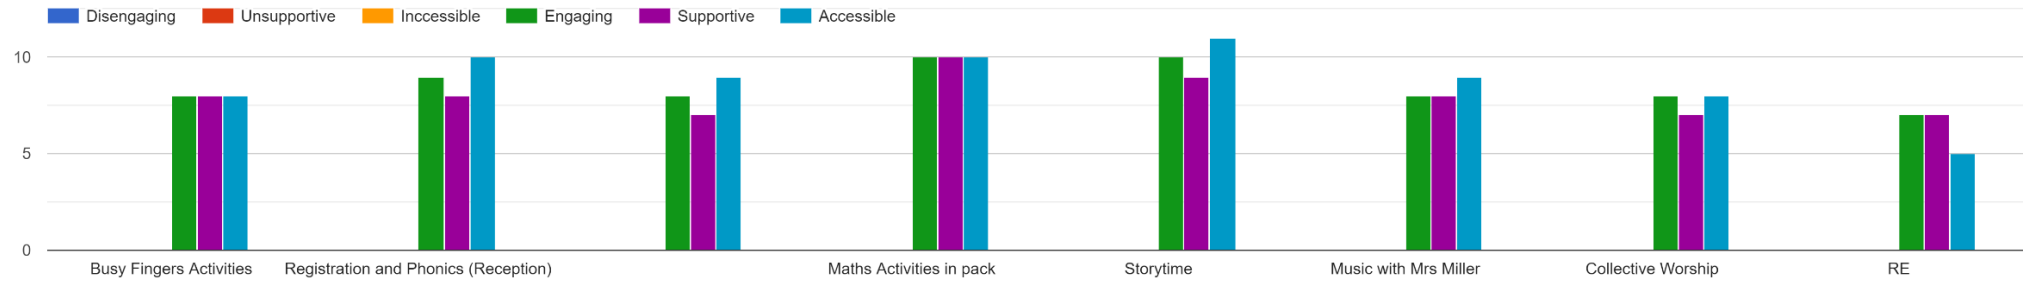

RUBY CLASS – Nursery and Reception

St. John's is providing a high quality remote learning experience for your child

13 responses

The timetables that were sent to you to support children with remote learning. Did you find this useful?

13 responses

Please rate the different elements of the timetable. Select all that are relevant

Feedback on Microsoft Teams is effective and efficient

13 responses

The school is promoting and supporting my child's well-being